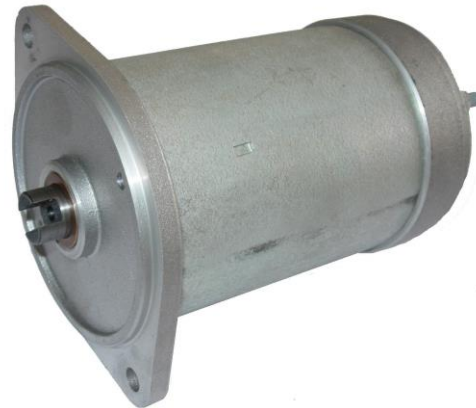

FIEM	EFEL	MESSMER	NET PRICE
DC 037 038	<u>37038</u>	230051	€ XX,XX

Application / SUITABLE TO:

VARIOUS